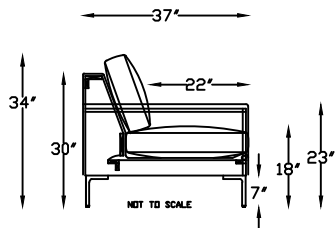

# ALBA 1178 SERIES

117804  
CHAIR

117820 SOFA

117817L ONE ARM  
SOFA  
\*SHOWN AS LEFT

117818L ONE ARM  
SOFA W/ RETURN  
\*SHOWN AS LEFT

117851 CONDO SOFA

117850L ONE ARM CONDO  
SOFA  
\*SHOWN AS LEFT

1178132L RETURN CONDO  
W/ BUMPER  
\*SHOWN AS LEFT

117805 CORNER

117802 ARMLESS CHAIR

117853L SOFA BUMPER W/RETURN  
\*SHOWN AS LEFT

117807L ONE ARM  
CHAISE  
\*SHOWN AS LEFT

This schematic is current as of June, 2020  
Lazar reserves the right to change dimensions and/or products offered.  
A more recent schematic may be available for this series at [www.lazarind.com](http://www.lazarind.com)  
NOTE: L or R is determined by facing the piece.