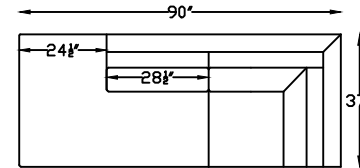

# ALBA 1178 SERIES

117804  
CHAIR

117820 SOFA

117817L ONE ARM  
SOFA  
\*SHOWN AS LEFT

117818L ONE ARM  
SOFA W/ RETURN  
\*SHOWN AS LEFT

117851 CONDO SOFA

117850L ONE ARM CONDO  
SOFA  
\*SHOWN AS LEFT

1178132L RETURN CONDO  
W/ BUMPER  
\*SHOWN AS LEFT

117805 CORNER

117802 ARMLESS CHAIR

117853L SOFA BUMPER W/RETURN  
\*SHOWN AS LEFT

117807L ONE ARM  
CHAISE  
\*SHOWN AS LEFT

This schematic is current as of June, 2020  
Lazar reserves the right to change dimensions and/or products offered.  
A more recent schematic may be available for this series at [www.lazarind.com](http://www.lazarind.com)  
NOTE: L or R is determined by facing the piece.