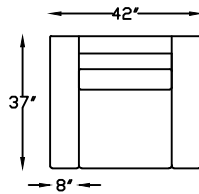

# ALBA 1178 SERIES

117804  
CHAIR

117820 SOFA

117817L ONE ARM  
SOFA  
\*SHOWN AS LEFT

117818L ONE ARM  
SOFA W/ RETURN  
\*SHOWN AS LEFT

117851 CONDO SOFA

117850L ONE ARM CONDO  
SOFA  
\*SHOWN AS LEFT

1178132L RETURN CONDO  
W/ BUMPER  
\*SHOWN AS LEFT

117805 CORNER

117802 ARMLESS CHAIR

117853L SOFA BUMPER W/RETURN  
\*SHOWN AS LEFT

117807L ONE ARM  
CHAISE  
\*SHOWN AS LEFT

This schematic is current as of June, 2020  
Lazar reserves the right to change dimensions and/or products offered.  
A more recent schematic may be available for this series at [www.lazarind.com](http://www.lazarind.com)  
NOTE: L or R is determined by facing the piece.