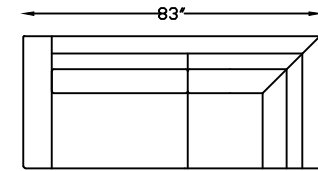

# ALBA 1178 SERIES

117804  
CHAIR

117820 SOFA

117817L ONE ARM  
SOFA  
\*SHOWN AS LEFT

117818L ONE ARM  
SOFA W/ RETURN  
\*SHOWN AS LEFT

117851 CONDO SOFA

117850L ONE ARM CONDO  
SOFA  
\*SHOWN AS LEFT

1178132L RETURN CONDO  
W/ BUMPER  
\*SHOWN AS LEFT

117805 CORNER

117802 ARMLESS CHAIR

117853L SOFA BUMPER W/RETURN  
\*SHOWN AS LEFT

117807L ONE ARM  
CHAISE  
\*SHOWN AS LEFT

This schematic is current as of June, 2020  
Lazar reserves the right to change dimensions and/or products offered.  
A more recent schematic may be available for this series at [www.lazarind.com](http://www.lazarind.com)  
NOTE: L or R is determined by facing the piece.