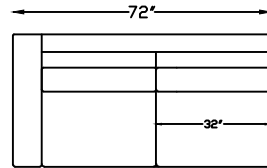

# ALBA 1178 SERIES

117804  
CHAIR

117820 SOFA

117817L ONE ARM  
SOFA  
\*SHOWN AS LEFT

117818L ONE ARM  
SOFA W/ RETURN  
\*SHOWN AS LEFT

117851 CONDO SOFA

117850L ONE ARM CONDO  
SOFA  
\*SHOWN AS LEFT

1178132L RETURN CONDO  
W/ BUMPER  
\*SHOWN AS LEFT

117805 CORNER

117802 ARMLESS CHAIR

117853L SOFA BUMPER W/RETURN  
\*SHOWN AS LEFT

117807L ONE ARM  
CHAISE  
\*SHOWN AS LEFT

This schematic is current as of June, 2020  
Lazar reserves the right to change dimensions and/or products offered.  
A more recent schematic may be available for this series at [www.lazarind.com](http://www.lazarind.com)  
NOTE: L or R is determined by facing the piece.