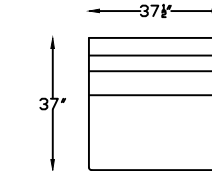

# ALBA 1178 SERIES

117804  
CHAIR

117820 SOFA

117817L ONE ARM  
SOFA  
\*SHOWN AS LEFT

117818L ONE ARM  
SOFA W/ RETURN  
\*SHOWN AS LEFT

117851 CONDO SOFA

117850L ONE ARM CONDO  
SOFA  
\*SHOWN AS LEFT

1178132L RETURN CONDO  
W/ BUMPER  
\*SHOWN AS LEFT

117805 CORNER

117802 ARMLESS CHAIR

117853L SOFA BUMPER W/RETURN  
\*SHOWN AS LEFT

117807L ONE ARM  
CHAISE  
\*SHOWN AS LEFT

This schematic is current as of June, 2020  
Lazar reserves the right to change dimensions and/or products offered.  
A more recent schematic may be available for this series at [www.lazarind.com](http://www.lazarind.com)  
NOTE: L or R is determined by facing the piece.