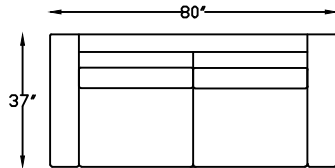

# ALBA 1178 SERIES

117804  
CHAIR

117820 SOFA

117817L ONE ARM  
SOFA  
\*SHOWN AS LEFT

117818L ONE ARM  
SOFA W/ RETURN  
\*SHOWN AS LEFT

117851 CONDO SOFA

117850L ONE ARM CONDO  
SOFA  
\*SHOWN AS LEFT

1178132L RETURN CONDO  
W/ BUMPER  
\*SHOWN AS LEFT

117805 CORNER

117802 ARMLESS CHAIR

117853L SOFA BUMPER W/RETURN  
\*SHOWN AS LEFT

117807L ONE ARM  
CHAISE  
\*SHOWN AS LEFT

This schematic is current as of June, 2020  
Lazar reserves the right to change dimensions and/or products offered.  
A more recent schematic may be available for this series at [www.lazarind.com](http://www.lazarind.com)  
NOTE: L or R is determined by facing the piece.