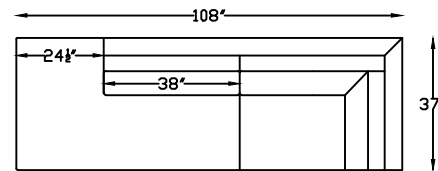

# ALBA 1178 SERIES

117804  
CHAIR

117820 SOFA

117817L ONE ARM  
SOFA  
\*SHOWN AS LEFT

117818L ONE ARM  
SOFA W/ RETURN  
\*SHOWN AS LEFT

117851 CONDO SOFA

117850L ONE ARM CONDO  
SOFA  
\*SHOWN AS LEFT

1178132L RETURN CONDO  
W/ BUMPER  
\*SHOWN AS LEFT

117805 CORNER

117802 ARMLESS CHAIR

117853L SOFA BUMPER W/RETURN  
\*SHOWN AS LEFT

117807L ONE ARM  
CHAISE  
\*SHOWN AS LEFT

This schematic is current as of June, 2020  
Lazar reserves the right to change dimensions and/or products offered.  
A more recent schematic may be available for this series at [www.lazarind.com](http://www.lazarind.com)  
NOTE: L or R is determined by facing the piece.