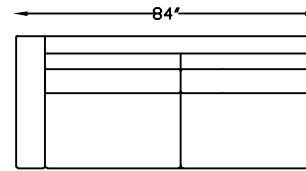

# ALBA 1178 SERIES

117804  
CHAIR

117820 SOFA

117817L ONE ARM  
SOFA  
\*SHOWN AS LEFT

117818L ONE ARM  
SOFA W/ RETURN  
\*SHOWN AS LEFT

117851 CONDO SOFA

117850L ONE ARM CONDO  
SOFA  
\*SHOWN AS LEFT

1178132L RETURN CONDO  
W/ BUMPER  
\*SHOWN AS LEFT

117805 CORNER

117802 ARMLESS CHAIR

117853L SOFA BUMPER W/RETURN  
\*SHOWN AS LEFT

117807L ONE ARM  
CHAISE  
\*SHOWN AS LEFT

This schematic is current as of June, 2020  
Lazar reserves the right to change dimensions and/or products offered.  
A more recent schematic may be available for this series at [www.lazarind.com](http://www.lazarind.com)  
NOTE: L or R is determined by facing the piece.