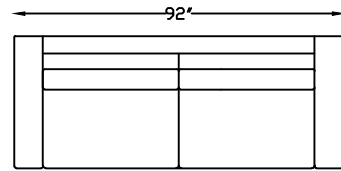

# ALBA 1178 SERIES

117804  
CHAIR

117820 SOFA

117817L ONE ARM  
SOFA  
\*SHOWN AS LEFT

117818L ONE ARM  
SOFA W/ RETURN  
\*SHOWN AS LEFT

117851 CONDO SOFA

117850L ONE ARM CONDO  
SOFA  
\*SHOWN AS LEFT

1178132L RETURN CONDO  
W/ BUMPER  
\*SHOWN AS LEFT

117805 CORNER

117802 ARMLESS CHAIR

117853L SOFA BUMPER W/RETURN  
\*SHOWN AS LEFT

117807L ONE ARM  
CHAISE  
\*SHOWN AS LEFT

This schematic is current as of June, 2020  
Lazar reserves the right to change dimensions and/or products offered.  
A more recent schematic may be available for this series at [www.lazarind.com](http://www.lazarind.com)  
NOTE: L or R is determined by facing the piece.