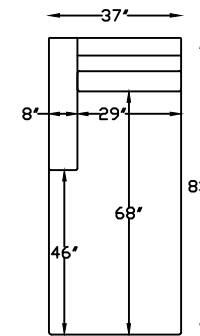

# ALBA 1178 SERIES

117804  
CHAIR

117820 SOFA

117817L ONE ARM  
SOFA  
\*SHOWN AS LEFT

117818L ONE ARM  
SOFA W/ RETURN  
\*SHOWN AS LEFT

117851 CONDO SOFA

117850L ONE ARM CONDO  
SOFA  
\*SHOWN AS LEFT

1178132L RETURN CONDO  
W/ BUMPER  
\*SHOWN AS LEFT

117805 CORNER

117802 ARMLESS CHAIR

117853L SOFA BUMPER W/RETURN  
\*SHOWN AS LEFT

117807L ONE ARM  
CHAISE  
\*SHOWN AS LEFT

This schematic is current as of June, 2020  
Lazar reserves the right to change dimensions and/or products offered.  
A more recent schematic may be available for this series at [www.lazarind.com](http://www.lazarind.com)  
NOTE: L or R is determined by facing the piece.